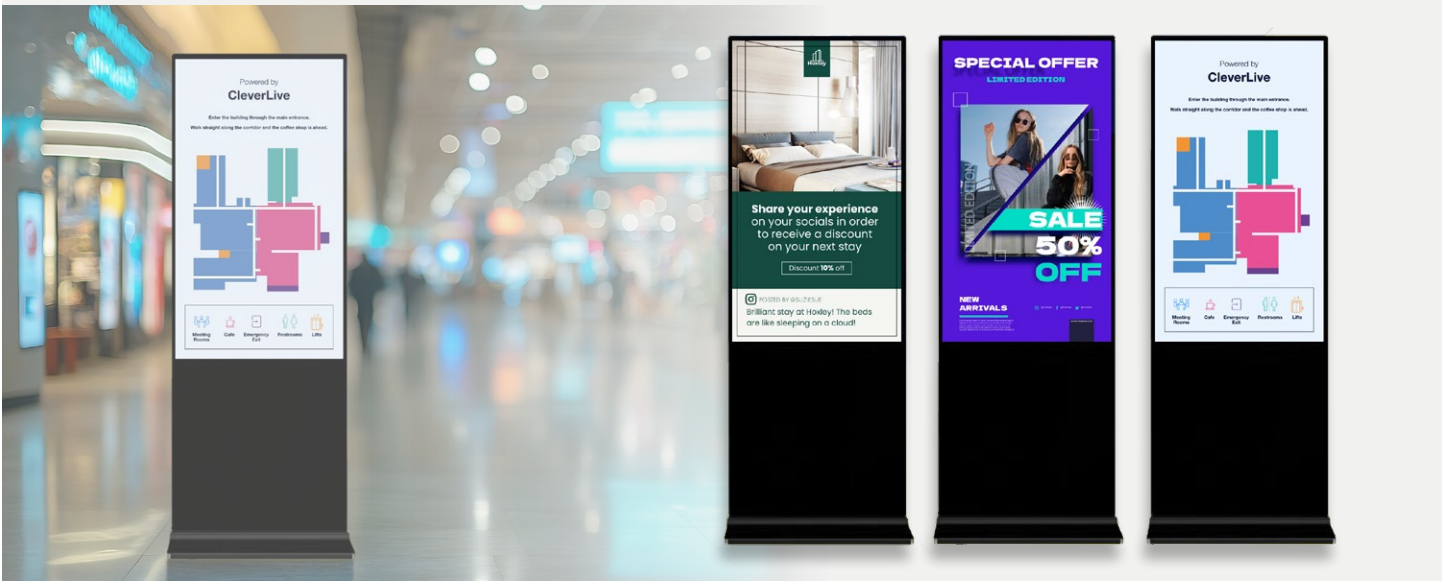

## CL Pro 2

SKU: 1291321 CL Pro 2 Series 55"  
SKU: 1291322 CL Pro 2 Series 65"

With built-in digital signage for seamless content management and real-time alerts, and screen-sharing capabilities for enhanced meeting collaboration, the CL Pro 2 Series is the ultimate all-in-one display solution.

## MimioDS

SKU: MIMIO DS 430      SKU: MIMIO DS 860  
SKU: MIMIO DS 750      SKU: MIMIO DS 980

From the classroom to your hallways and common areas the Mimio DS Displays make displaying and managing your content brilliant. The 4K Ultra-High Definition, Android 11 displays deliver vivid imagery, create more opportunities for classroom collaboration, and offer dynamic digital signage playback. Works with CleverLive cloud software. Includes 1 year of Networked Device Management System (NDMS).

## CleverLive Totems

SKU: 1290060 49" CL TOTEM FREESTANDING DISPLAY  
SKU: 1290061 55" CL TOTEM FREESTANDING DISPLAY

The ultimate freestanding commercial display, designed to revolutionize customer engagement and navigation. Its sleek and ultra-slim design makes it a captivating addition to any retail, hospitality or enterprise environment. Utilize its full-screen display to showcase vibrant and dynamic images and videos that leave a lasting impact on customers.