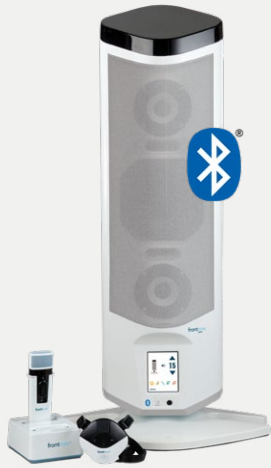

Juno Classroom Sound Systems

Juno System Bundles

SKU: 1000-00083

Core Juno system including tower; teacher mic; student mic; drop-in charger; accessory audio cables.