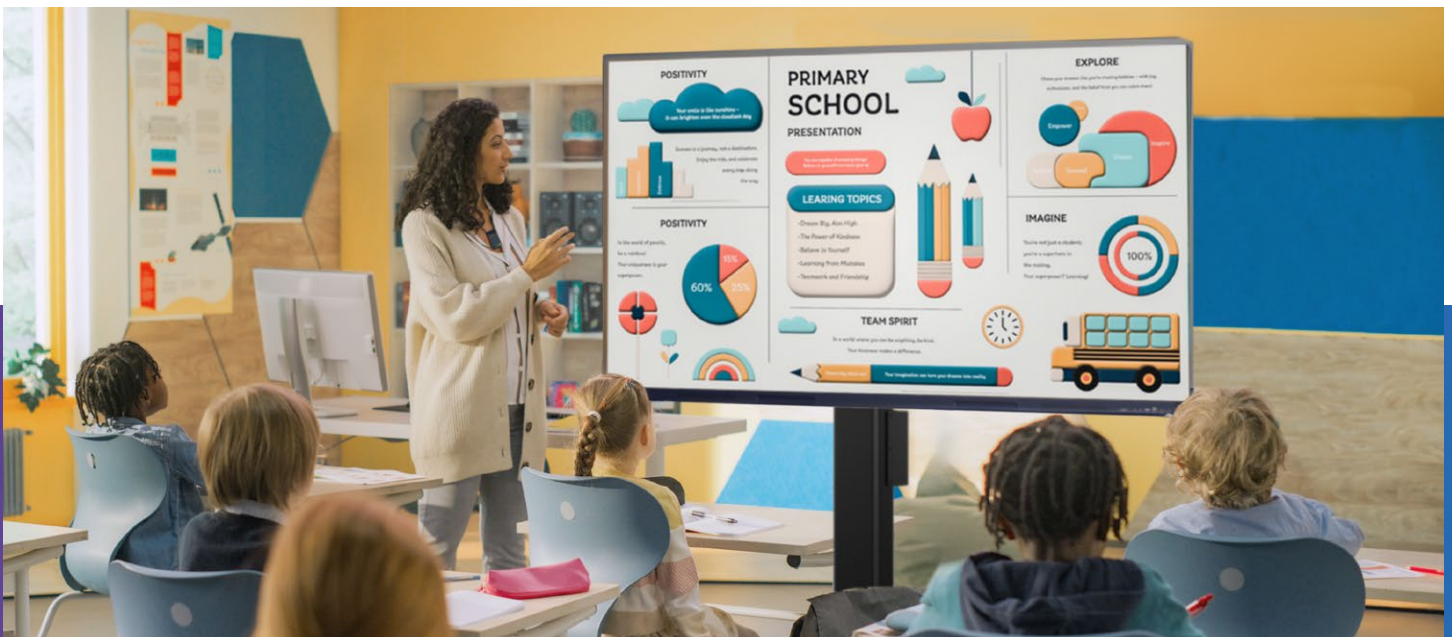

Procolor Wall Mount

PROCOLOR-WALLMOUNT-003

Vesa wall mount for Boxlight interactive displays, 55" to 98"