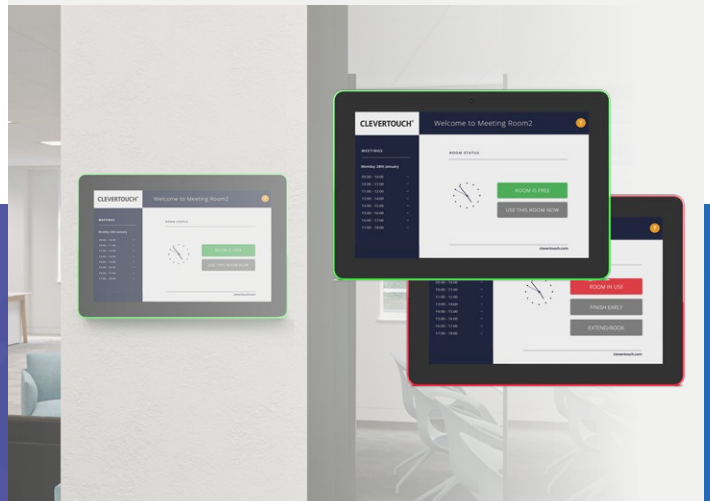

CleverLive Rooms 2

SKU: 1651302

CleverLive Rooms 2 is an innovative room booking solution designed to simplify your meeting room booking process, making it more efficient and user friendly.