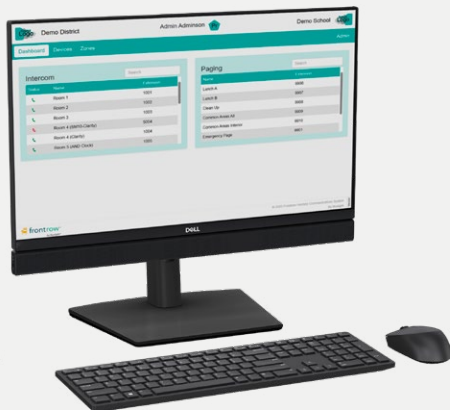

Symphony Admin Station

SKU: 1000-00325

Designed for easy access to key functions like school paging and intercom, emergency alerts, and answering calls, the Admin Station works with the Symphony Server to provide effortless communication for schools and districts.