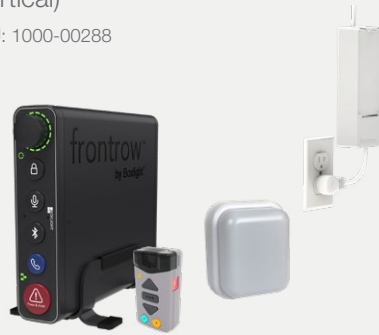

UNITY Campus goes beyond instruction to unify an entire school. When used with FrontRow Conductor, it facilitates bells, paging, intercom, and public announcements. UNITY Campus is the ultimate everyday instructional technology, ready to assist when an emergency occurs.

UNITY Campus Essentials Kits

Includes:

- UNITY Campus
- PowerLine power supply with 10ft cable
- Action! Teacher Mic
- ClassLight with 50ft plenum-rated cable

UNITY Campus Essentials Kit (Vertical)

SKU: 1000-00288